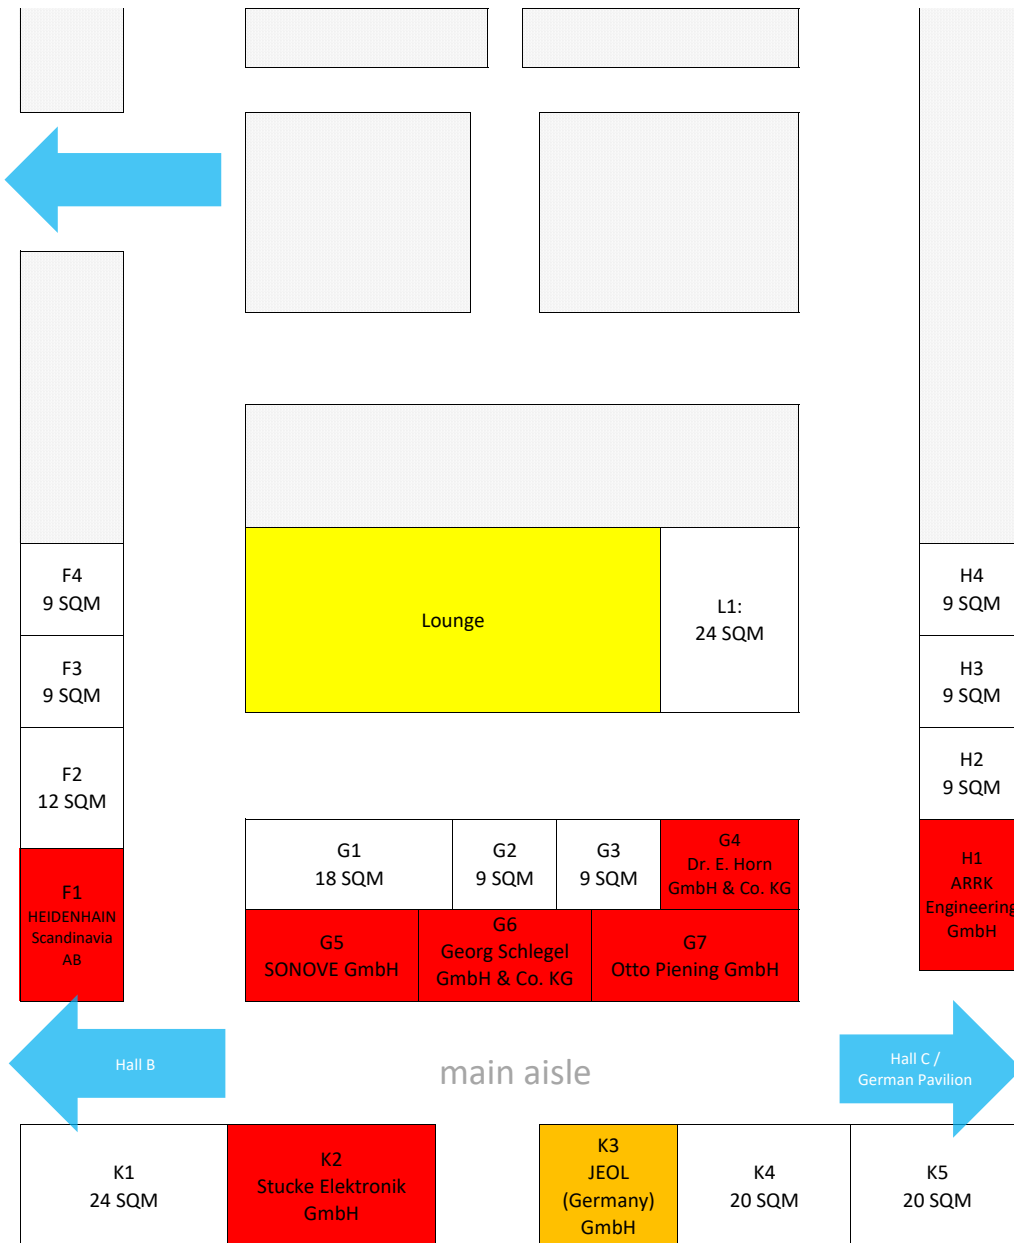

SOLD AREAS ARE MARKED IN RED

Currently available stands at the GERMAN
PAVILION

Last update: June 2026

STAND	SQM	PRICE
F1	15	160 000
F2	12	120 000
F3	9	90 000
F4	9	90 000
G1	18	180 000
G2	9	90 000
G3	9	90 000
G4	12	120 000
G5	15	160 000
G6	15	160 000
G7	18	190 000

All prices are in NOK and
excluding
25% Norwegian VAT.

STAND	SQM	PRICE
H1	15	160 000
H2	9	90 000
H3	9	90 000
H4	9	90 000
K1	24	255 000
K2	24	255 000
K3	16	170 000
K4	20	210 000
K5	20	210 000
L1	24	240 000

Available stands can be joined or divided upon request.
Please contact us for an individual offer.